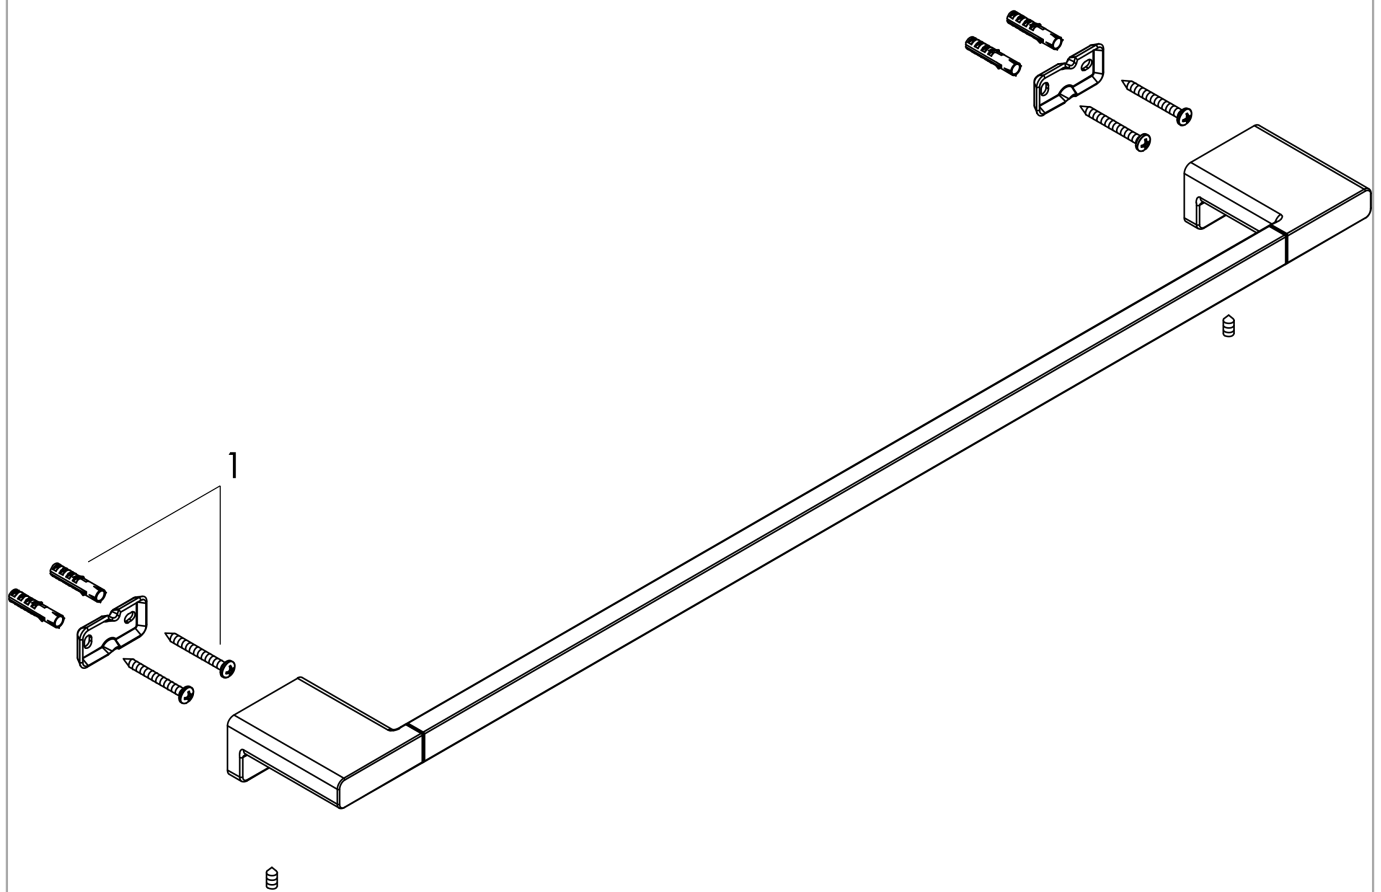

AddStoris
Bath towel rail
 Surfaces: **Matt White** Article Number: **41747700**

Description

product features

- wall-mounted
- material: metal
- material holder: metal
- length: 648 mm
- with mounting material
- concealed fastening
- drilling distance: 626 mm
- diameter drill hole: 6 mm

Design awards

reddot winner 2021

Product image

Scale drawing

AddStoris
Bath towel rail
Surfaces: **Matt White**

Article Number: **41747700**

Exploded Drawing

Year of production: **>04/21**

AddStoris

Bath towel rail

Surfaces: **Matt White** Article Number: **41747700**

Spare part list

Year of production: >04/21

Pos.	Description	Article Number	Price	PU
1	mounting set	40915000	€ 11,31	1