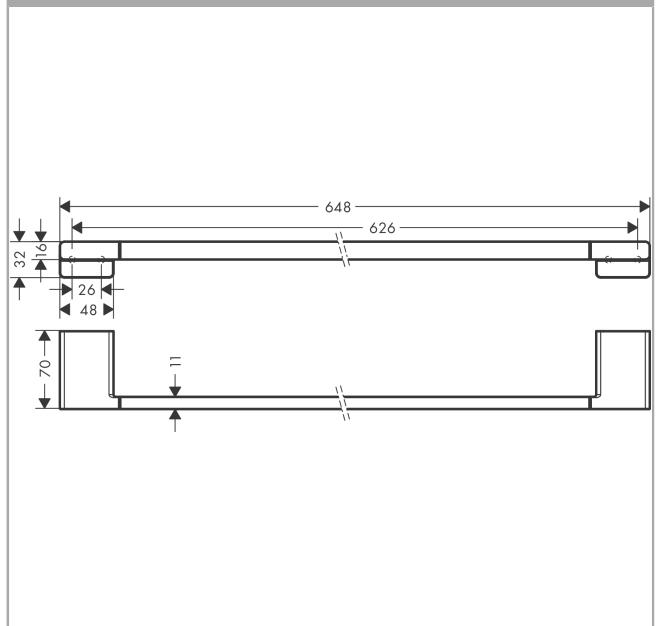

AddStoris
Bath towel rail
 Surfaces: **Matt White** Article Number: **41747700**

Description

product features

- wall-mounted
- material: metal
- material holder: metal
- length: 648 mm
- with mounting material
- concealed fastening
- drilling distance: 626 mm
- diameter drill hole: 6 mm

Design awards

reddot winner 2021

Product image

Scale drawing

AddStoris
Bath towel rail
Surfaces: **Matt White**

Article Number: **41747700**

Exploded Drawing

Year of production: **>04/21**

AddStoris

Bath towel rail

Surfaces: **Matt White** Article Number: **41747700**

Spare part list

Year of production: >04/21

Pos.	Description	Article Number	Price	PU
1	mounting set	40915000	€ 11,31	1